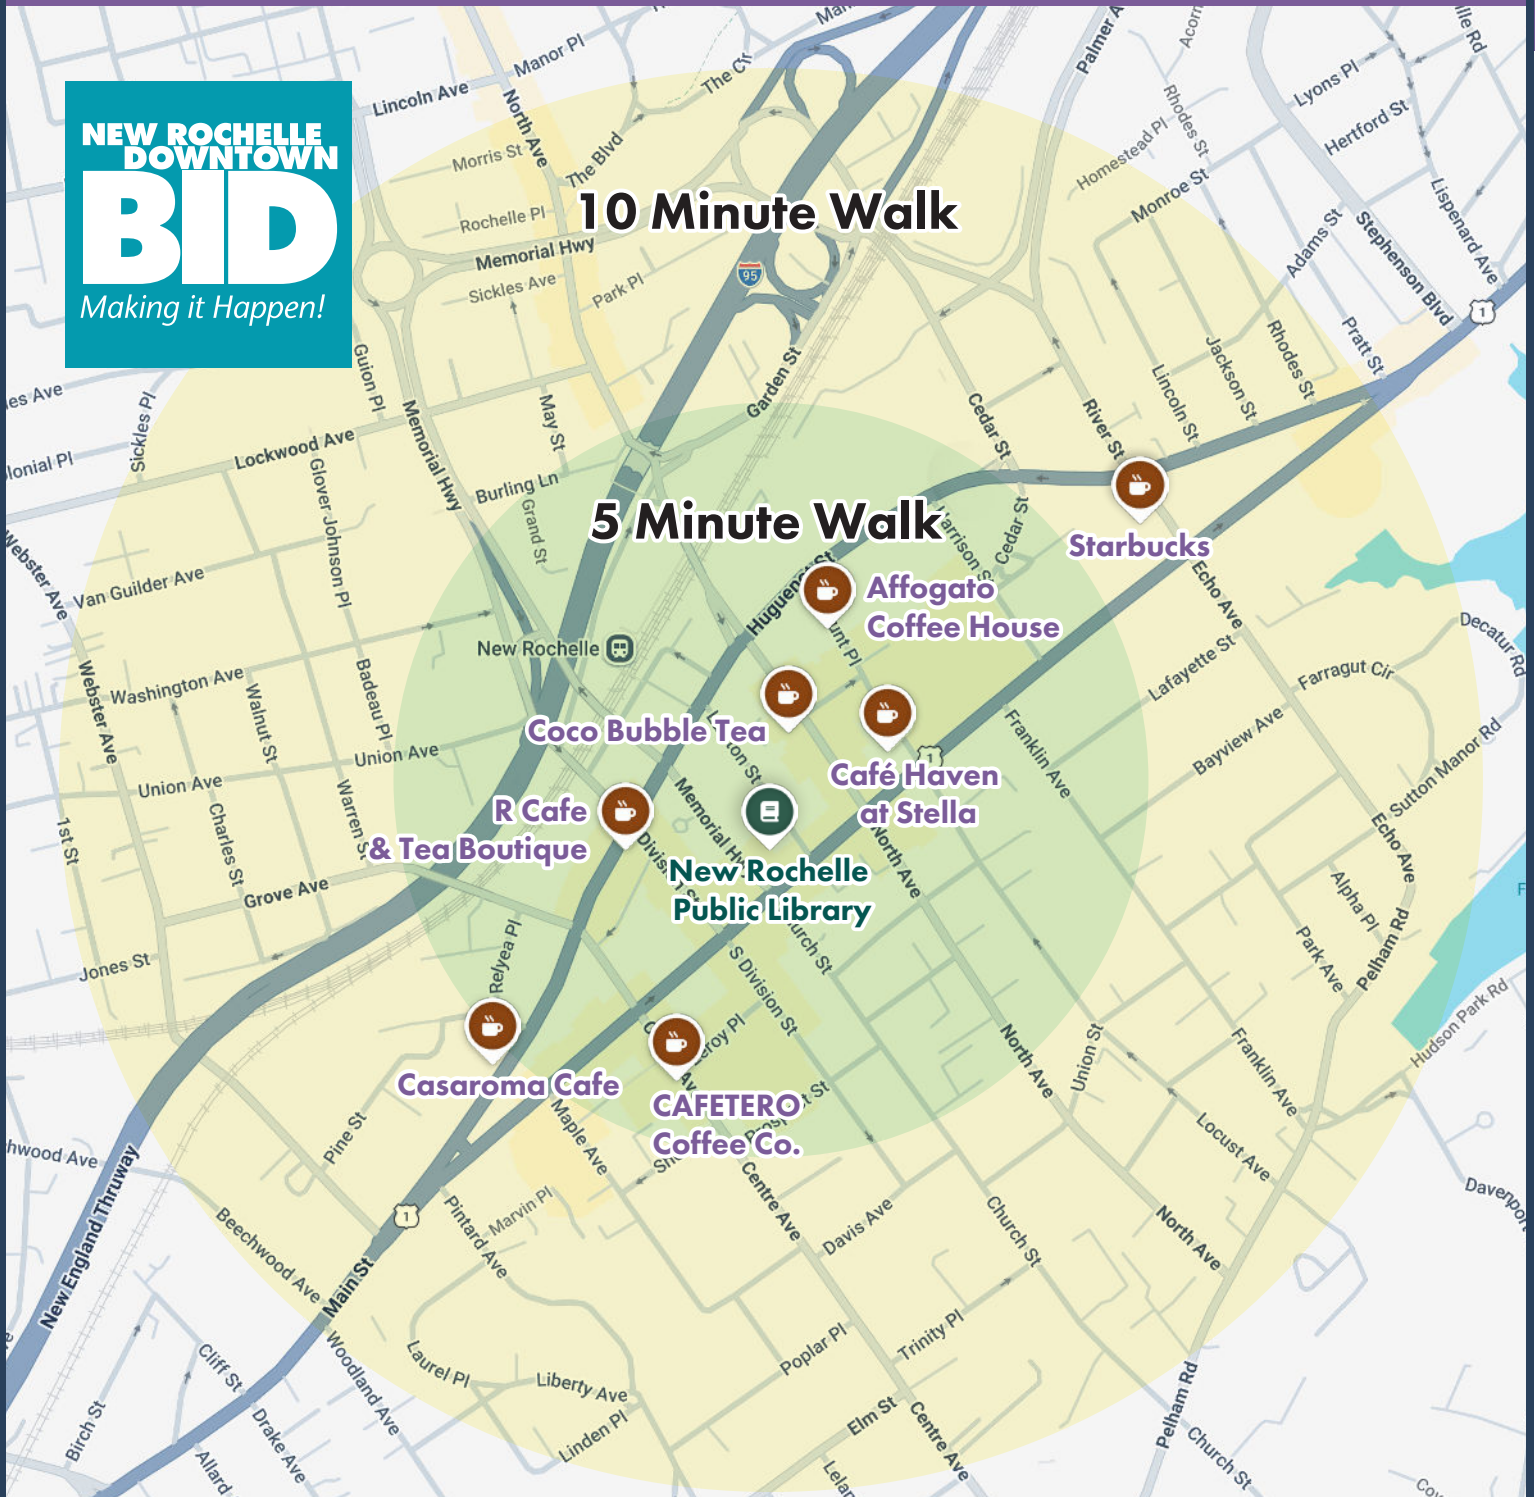

# The Downtown Café Map

5-10 Minute Radius from the Library

**NEW ROCHELLE  
DOWNTOWN  
BID**  
Making it Happen!

10 Minute Walk

5 Minute Walk

[newrochelledowntown.com](http://newrochelledowntown.com)

LEGEND:

Café

New Rochelle Public Library

5 Minute Walk

10 Minute Walk